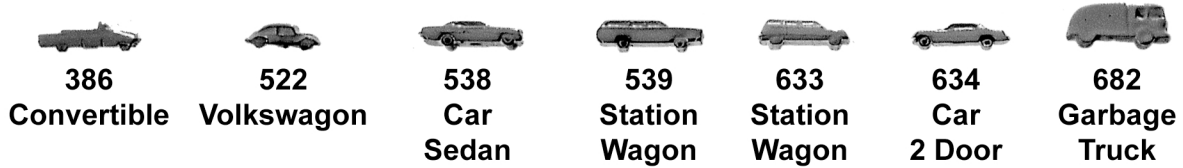

1/32" = 1: 384 Metric

1698 Tank

1113 Bus

1331 4 Door Sedan

1332 2 Door Sporty

* New Product *

625 Cruise Boat Small

628 Sailboat 12 Meter

629 Sailboat Cabin/Deck

766 Sailboat Medium

745 Railroad Box Car

777 Railroad Car, Passenger

778 Subway Rail Car

1112 Locomotive, Diesel

All images shown actual size.