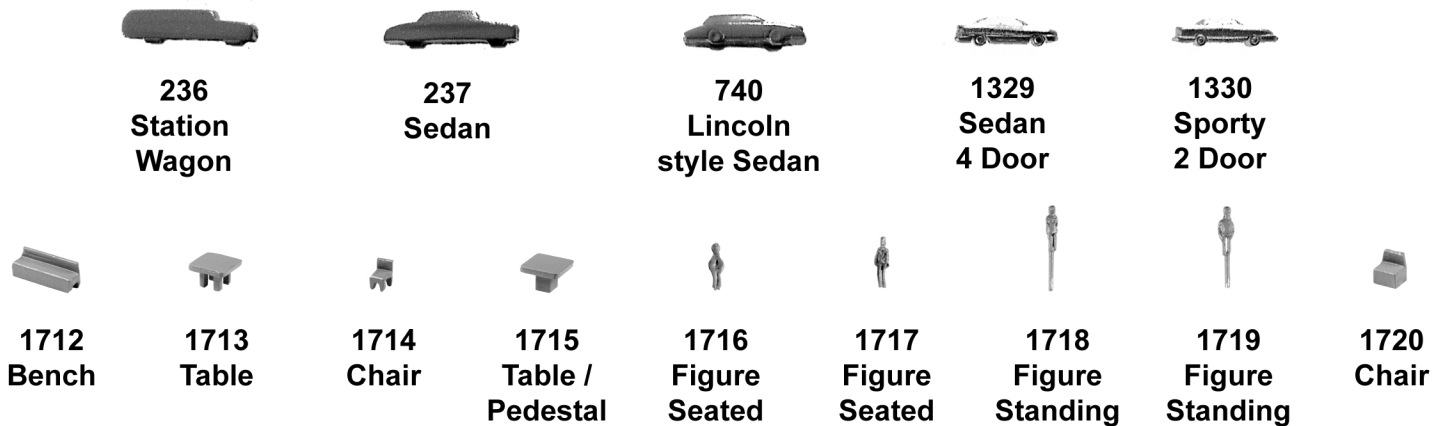

# 1/32" = 1: 384 Metric (Continued)

# 1/25" = 1: 300 Metric

**\*NEW\* Products**  
1712 - 1720

All images shown actual size.