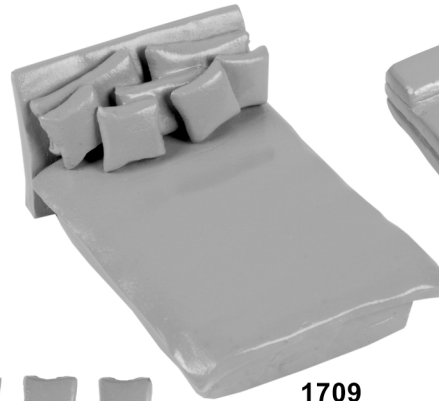

1657
Drafting Desk

1667
Bed - Full Size

1709
Bed, Pillows (7)