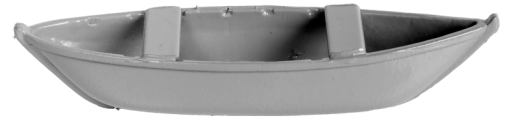

\* New Products \*  
1729 - 1755

1/4" = 1: 48 Metric

1729  
Chaise Lounge

1730  
Chaise Lounge

1731  
Chaise Lounge

1732  
Sofa / Booth 2 piece

1733  
Sofa / Booth 3 piece

1734  
Sofa / Booth Center

1735  
Sofa / Booth Corner

1736  
Coffee Table

1737  
Row Boat

1738  
Canoe

1740  
End Table

1741  
Large Safe

1742  
Small Safe

1743  
Bicycle