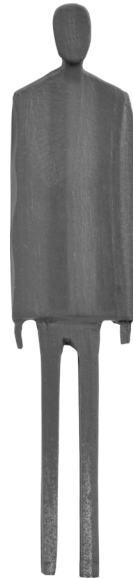

# 1/2" = 1: 24 Metric (Continued)

**1660**  
Male Arab  
Hands  
by Side

**1661**  
Male Arab  
Hands  
Behind Back

**1662**  
Female Arab  
with Veil

**1663**  
Female Arab  
No Veil

**1664**  
Arab Child

**1665**  
Seated  
Male Arab

**1666**  
Seated  
Female Arab

**1824**  
Male Standing,  
Suit / Tie

**1831**  
Male,  
Stylized

**1832**  
Female,  
Stylized

**1833**  
Child,  
Stylized

\* New Products\*  
1831 - 1833