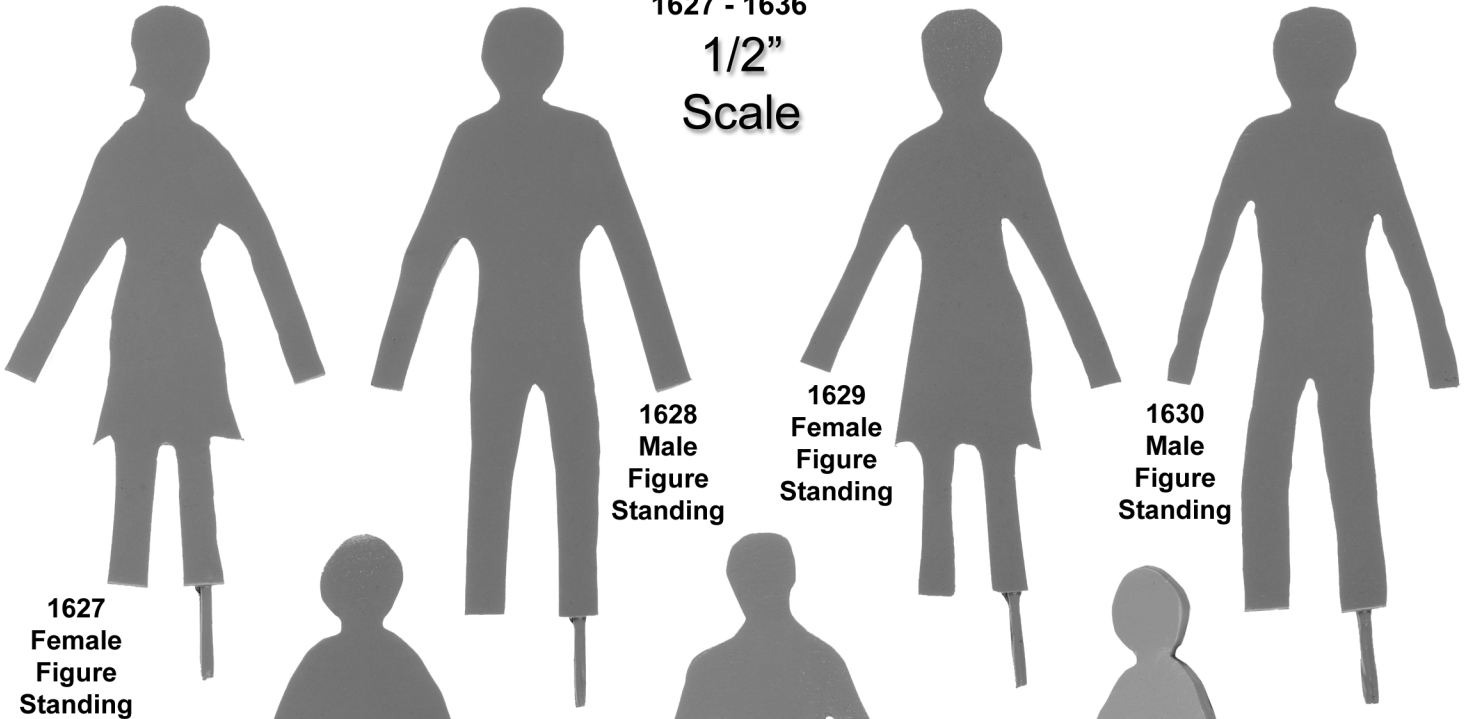

New Products - "2-D Silhouettes" (Bendable)

1627 - 1636

1/2"
Scale

1627
Female
Figure
Standing

1628
Male
Figure
Standing

1629
Female
Figure
Standing

1630
Male
Figure
Standing

1631
Female
Figure
Standing

1632
Male
Figure
Standing

.....
Showing
thickness and
BENDABLE
feature of
these new
products.
.....

1/4"
Scale

1633
Female Figure,
Standing

1634
Male Figure,
Standing

1635
Female Figure,
Standing

1636
Male Figure,
Standing

All images shown actual size.

Microform Models, Inc. Toll Free 1-877-489-3011