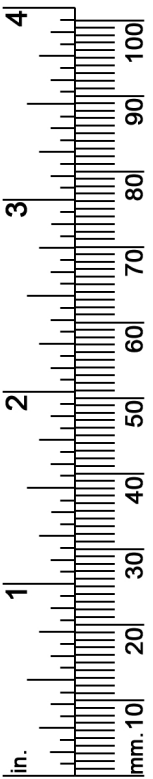

New Products - "2-D Silhouettes" (Bendable)

1627 - 1636

1/2"
Scale

1627
Female
Figure
Standing

1628
Male
Figure
Standing

1629
Female
Figure
Standing

1630
Male
Figure
Standing

1631
Female
Figure
Standing

1632
Male
Figure
Standing

.....
Showing
thickness and
BENDABLE
feature of
these new
products.
.....

1/4"
Scale

1633
Female Figure,
Standing

1634
Male Figure,
Standing

1635
Female Figure,
Standing

1636
Male Figure,
Standing

All images shown actual size.

Microform Models, Inc. Toll Free 1-877-489-3011